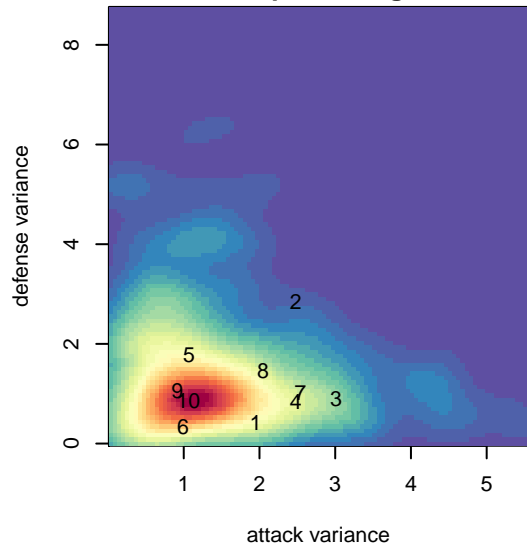

# FC Salmon Creek Nemesis Blue G04

FC Salmon Creek  
 Salmon Creek, WA  
 G04 total strength=1114  
 attack=5.43 defense=1.62  
 fall league = PTT G04 Div 2 Red North

alt names used:  
 FCSC 04G Blue  
 FCSC 04G Blue  
 FCSC G04 Blue  
 FCSC G04 NEMESIS BLUE

Venues played:  
 2017 Clash At the Border Gold/Silver/Bronze  
 2017 Chinook Cup U14  
 2017 PTT G04 Division 2 Red North  
 2017 OYS Founders Cup G04

**FC Salmon Creek Nemesis Blue G04**  
 Dots are actual minus expected GF (blue circles) and GA (red triangles).  
 Blue line is smoothed change in attack strength. Red is smoothed change in defense strength.

**attack and defense variance (black dot)  
relative to other teams  
and top 10 in region**

**attack and defense rating  
relative to others at age  
and all opponents in last 13 months**

**Performance relative to 13 month average**