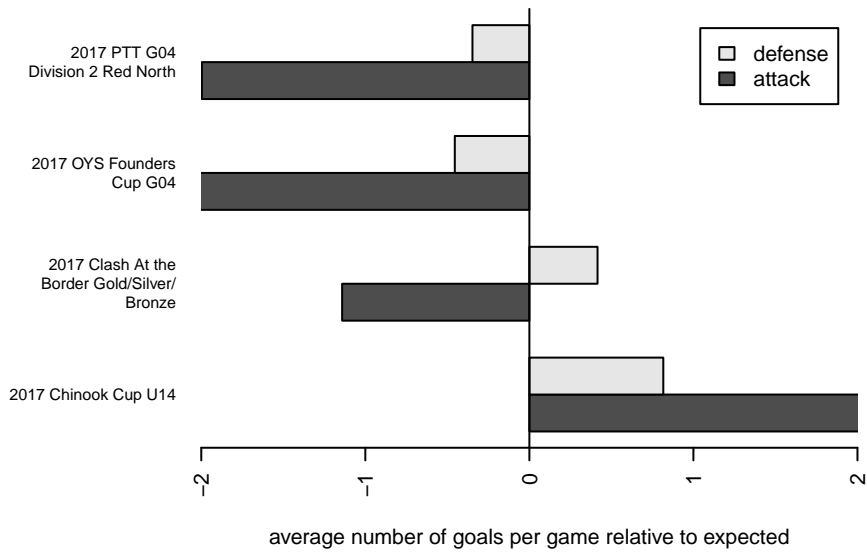

# FC Salmon Creek Nemesis Blue G04

FC Salmon Creek  
 Salmon Creek, WA  
 G04 total strength=1114  
 attack=5.43 defense=1.62  
 fall league = PTT G04 Div 2 Red North

alt names used:  
 FCSC 04G Blue  
 FCSC 04G Blue  
 FCSC G04 Blue  
 FCSC G04 NEMESIS BLUE

Venues played:  
 2017 Clash At the Border Gold/Silver/Bronze  
 2017 Chinook Cup U14  
 2017 PTT G04 Division 2 Red North  
 2017 OYS Founders Cup G04

**FC Salmon Creek Nemesis Blue G04**  
 Dots are actual minus expected GF (blue circles) and GA (red triangles).  
 Blue line is smoothed change in attack strength. Red is smoothed change in defense strength.

**attack and defense variance (black dot)  
relative to other teams  
and top 10 in region**

**attack and defense rating  
relative to others at age  
and all opponents in last 13 months**

**Performance relative to 13 month average**