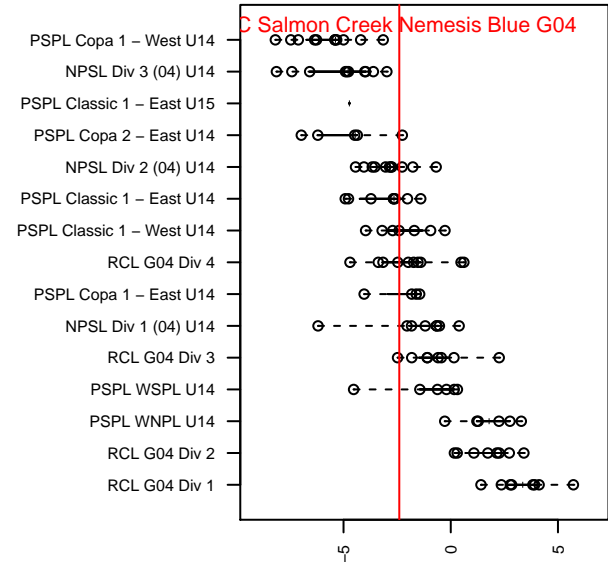

# FC Salmon Creek Nemesis Blue G04

FC Salmon Creek  
 Salmon Creek, WA  
 G04 total strength=1114  
 attack=5.43 defense=1.62  
 fall league = PTT G04 Div 2 Red North

alt names used:  
 FCSC 04G Blue  
 FCSC 04G Blue  
 FCSC G04 Blue  
 FCSC G04 NEMESIS BLUE

Venues played:  
 2017 Clash At the Border Gold/Silver/Bronze  
 2017 Chinook Cup U14  
 2017 PTT G04 Division 2 Red North  
 2017 OYS Founders Cup G04

**FC Salmon Creek Nemesis Blue G04**  
 Dots are actual minus expected GF (blue circles) and GA (red triangles).  
 Blue line is smoothed change in attack strength. Red is smoothed change in defense strength.

**attack and defense variance (black dot)  
relative to other teams  
and top 10 in region**

**attack and defense rating  
relative to others at age  
and all opponents in last 13 months**

**Performance relative to 13 month average**